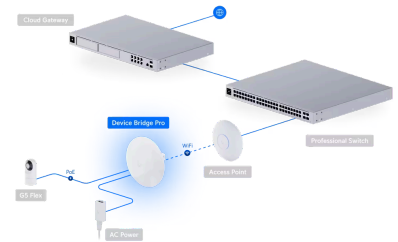

Bridging > Device Bridge Pro

Device Bridge Pro

UDB-Pro

- Datasheet**
- In The Box
- Marketing Images
- Accessories
- Installation Guide

Overview

Dimensions	Ø189.5 x 64.3 mm (Ø7.4 x 2.5")
WiFi Standard	WiFi 5
Spatial Streams	2
Coverage Area	5 km (3.1 mi)
Mounting Locations	Wall, pole
Mounting	Pole (Included)
Weatherproofing	IPX6
Power Method	PoE PoE+ (Required for PoE output)
Power Supply	48V, 0.32A PoE adapter (Included)