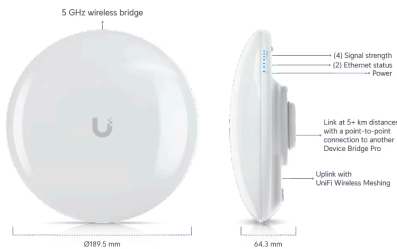

Bridging > Device Bridge Pro

Device Bridge Pro

UDB-Pro

- Datasheet**
- In The Box
- Marketing Images
- Accessories
- Installation Guide

Overview

Dimensions	Ø189.5 x 64.3 mm (Ø7.4 x 2.5")
WiFi Standard	WiFi 5
Spatial Streams	2
Coverage Area	5 km (3.1 mi)
Mounting Locations	Wall, pole
Mounting	Pole (Included)
Weatherproofing	IPX6
Power Method	PoE PoE+ (Required for PoE output)
Power Supply	48V, 0.32A PoE adapter (Included)

69 N at 200 km/h (15.5 lbf at 125 mph)

Weight

Device: 431 g (0.95 lb)
With mount: 515 g (1.1 lb)

Enclosure Material

UV-resistant polycarbonate

Mount Material

UV-stabilized polycarbonate, stainless steel

Pole Mount Diameter