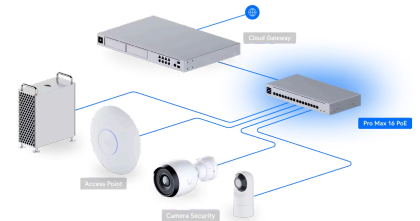

Professional Max & XG > [Pro Max 16 PoE](#)

Pro Max 16 PoE

USW-Pro-Max-16-PoE

Datasheet

In The Box

Marketing Images

Accessories

Installation Guide

*54V, 210W DC power adapter included.

Overview

Dimensions

325.1 x 160 x 43.7 mm
(12.8 x 6.3 x 1.7")

Port Layout

1 GbE RJ45	12 (All PoE+) (1G/100M/10M)
2.5 GbE RJ45	4 (All PoE++) (2.5G/1G/100M/10M)
10G SFP+	2 (10G/1G)