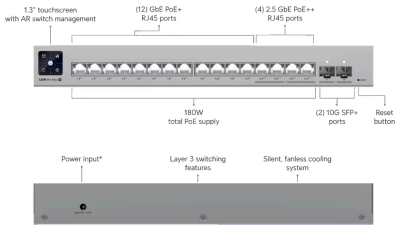

Professional Max & XG > [Pro Max 16 PoE](#)

Pro Max 16 PoE

USW-Pro-Max-16-PoE

Datasheet

In The Box

Marketing Images

Accessories

Installation Guide

*54V, 210W DC power adapter included.

Overview

Dimensions

325.1 x 160 x 43.7 mm
(12.8 x 6.3 x 1.7")

Port Layout

1 GbE RJ45	12 (All PoE+) (1G/100M/10M)
2.5 GbE RJ45	4 (All PoE++) (2.5G/1G/100M/10M)
10G SFP+	2 (10G/1G)

Max. PoE Output

Up to PoE++

Total PoE Availability

180W

Layer 3

✓

Form Factor	Rack mount (1U), desktop, wall
-------------	--------------------------------

Etherlighting™	✓
----------------	---