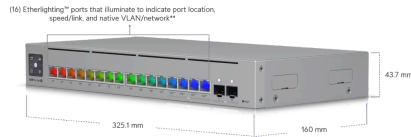

Professional Max & XG > [Pro Max 16 PoE](#)

Pro Max 16 PoE

USW-Pro-Max-16-PoE

Datasheet

In The Box

Marketing Images

Accessories

Installation Guide

*54V, 210W DC power adapter included.

Overview

Dimensions

325.1 x 160 x 43.7 mm
(12.8 x 6.3 x 1.7")

Port Layout

1 GbE RJ45	12 (All PoE+) (1G/100M/10M)
2.5 GbE RJ45	4 (All PoE++) (2.5G/1G/100M/10M)
10G SFP+	2 (10G/1G)