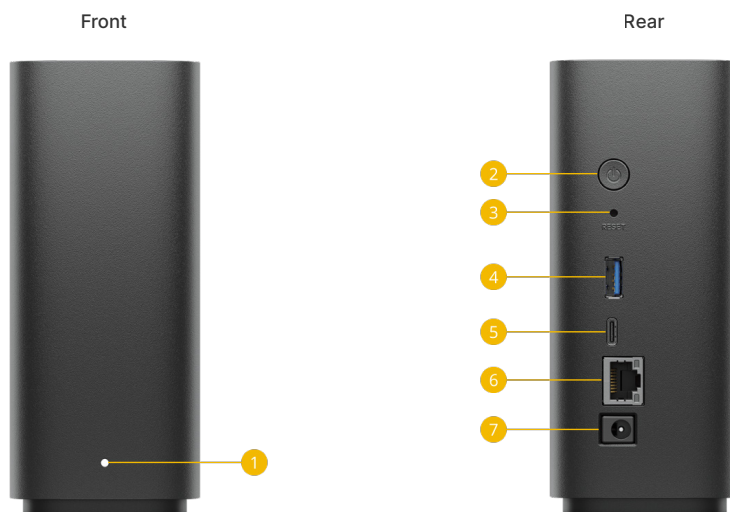

Hardware Overview

1 Status Indicator	2 Power Button	3 Reset Button	4 USB-A 3.2 Gen 1 Port
5 USB-C 3.2 Gen 1 Port	6 1GbE RJ-45 Port	7 Power Port	

Technical Specifications

General Specifications

Hardware	
Capacity	4 TB¹
Processor	Realtek RTD1619B
Memory	1 GB DDR4
LAN port	1 × 1GbE RJ-45
External ports	• 1 × USB-A 3.2 Gen 1 port • 1 × USB-C 3.2 Gen 1 port
Dimensions (H×W×D)	148.0 × 62.6 × 196.3 mm
Weight	820 g