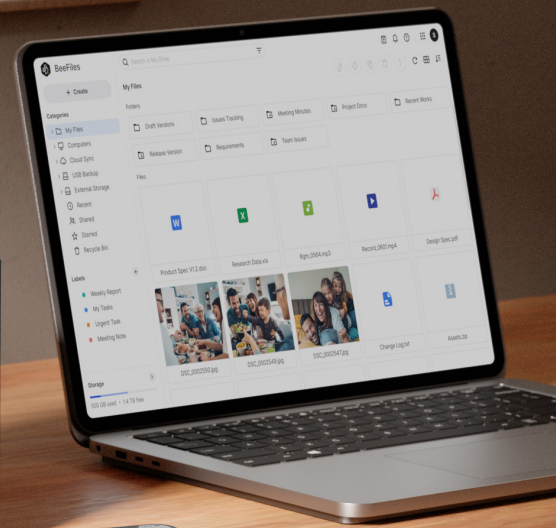

BeeStation
Designed By Synology®

Personal Cloud

BeeStation

Create your own cloud in minutes

With a built-in hard drive and everything preconfigured, BeeStation is ready to replace your current cloud storage services right out of the box. Designed for people who want to store, sync, and share personal files and photos with minimal setup, BeeStation centralizes your data from phones, tablets, computers, external drives, and cloud services, allowing you to access them anywhere—without any subscription fees.

Highlights

- Scan a QR code to begin—no storage or network expertise required
- Store, access, and share files over the web, or from your desktop or mobile devices
- Back up photos on your phone and let AI find who or what you're looking for
- Edit files on BeeStation from your desktop while keeping your progress synced across computers
- Back up files from Google Drive, OneDrive, Dropbox, and external drives to one central place
- Share storage with family and friends so everyone has their own personalized storage space
- 3-year warranty included

AI-powered photo organizer

Accelerated by its built-in NPU, BeeStation's AI makes it easier than ever to find the people, pets, or other things you're looking for. You can also explore a world map to rediscover photos from the places you've been. With these features and more, BeeStation takes the work out of photo organization.

Your digital workspace

View 100+ file formats, including image (even RAW files), video, Microsoft Office, compressed, text, and code files, right from your browser. You can

organize them with folders, virtual labels, and stars, and search for them using keywords, file types, and more. Once your files and folders are on BeeStation, they are readily accessible and shareable, no matter where you are. You also have the option to add password-protection or expiration dates to shared links to restrict who can open them.